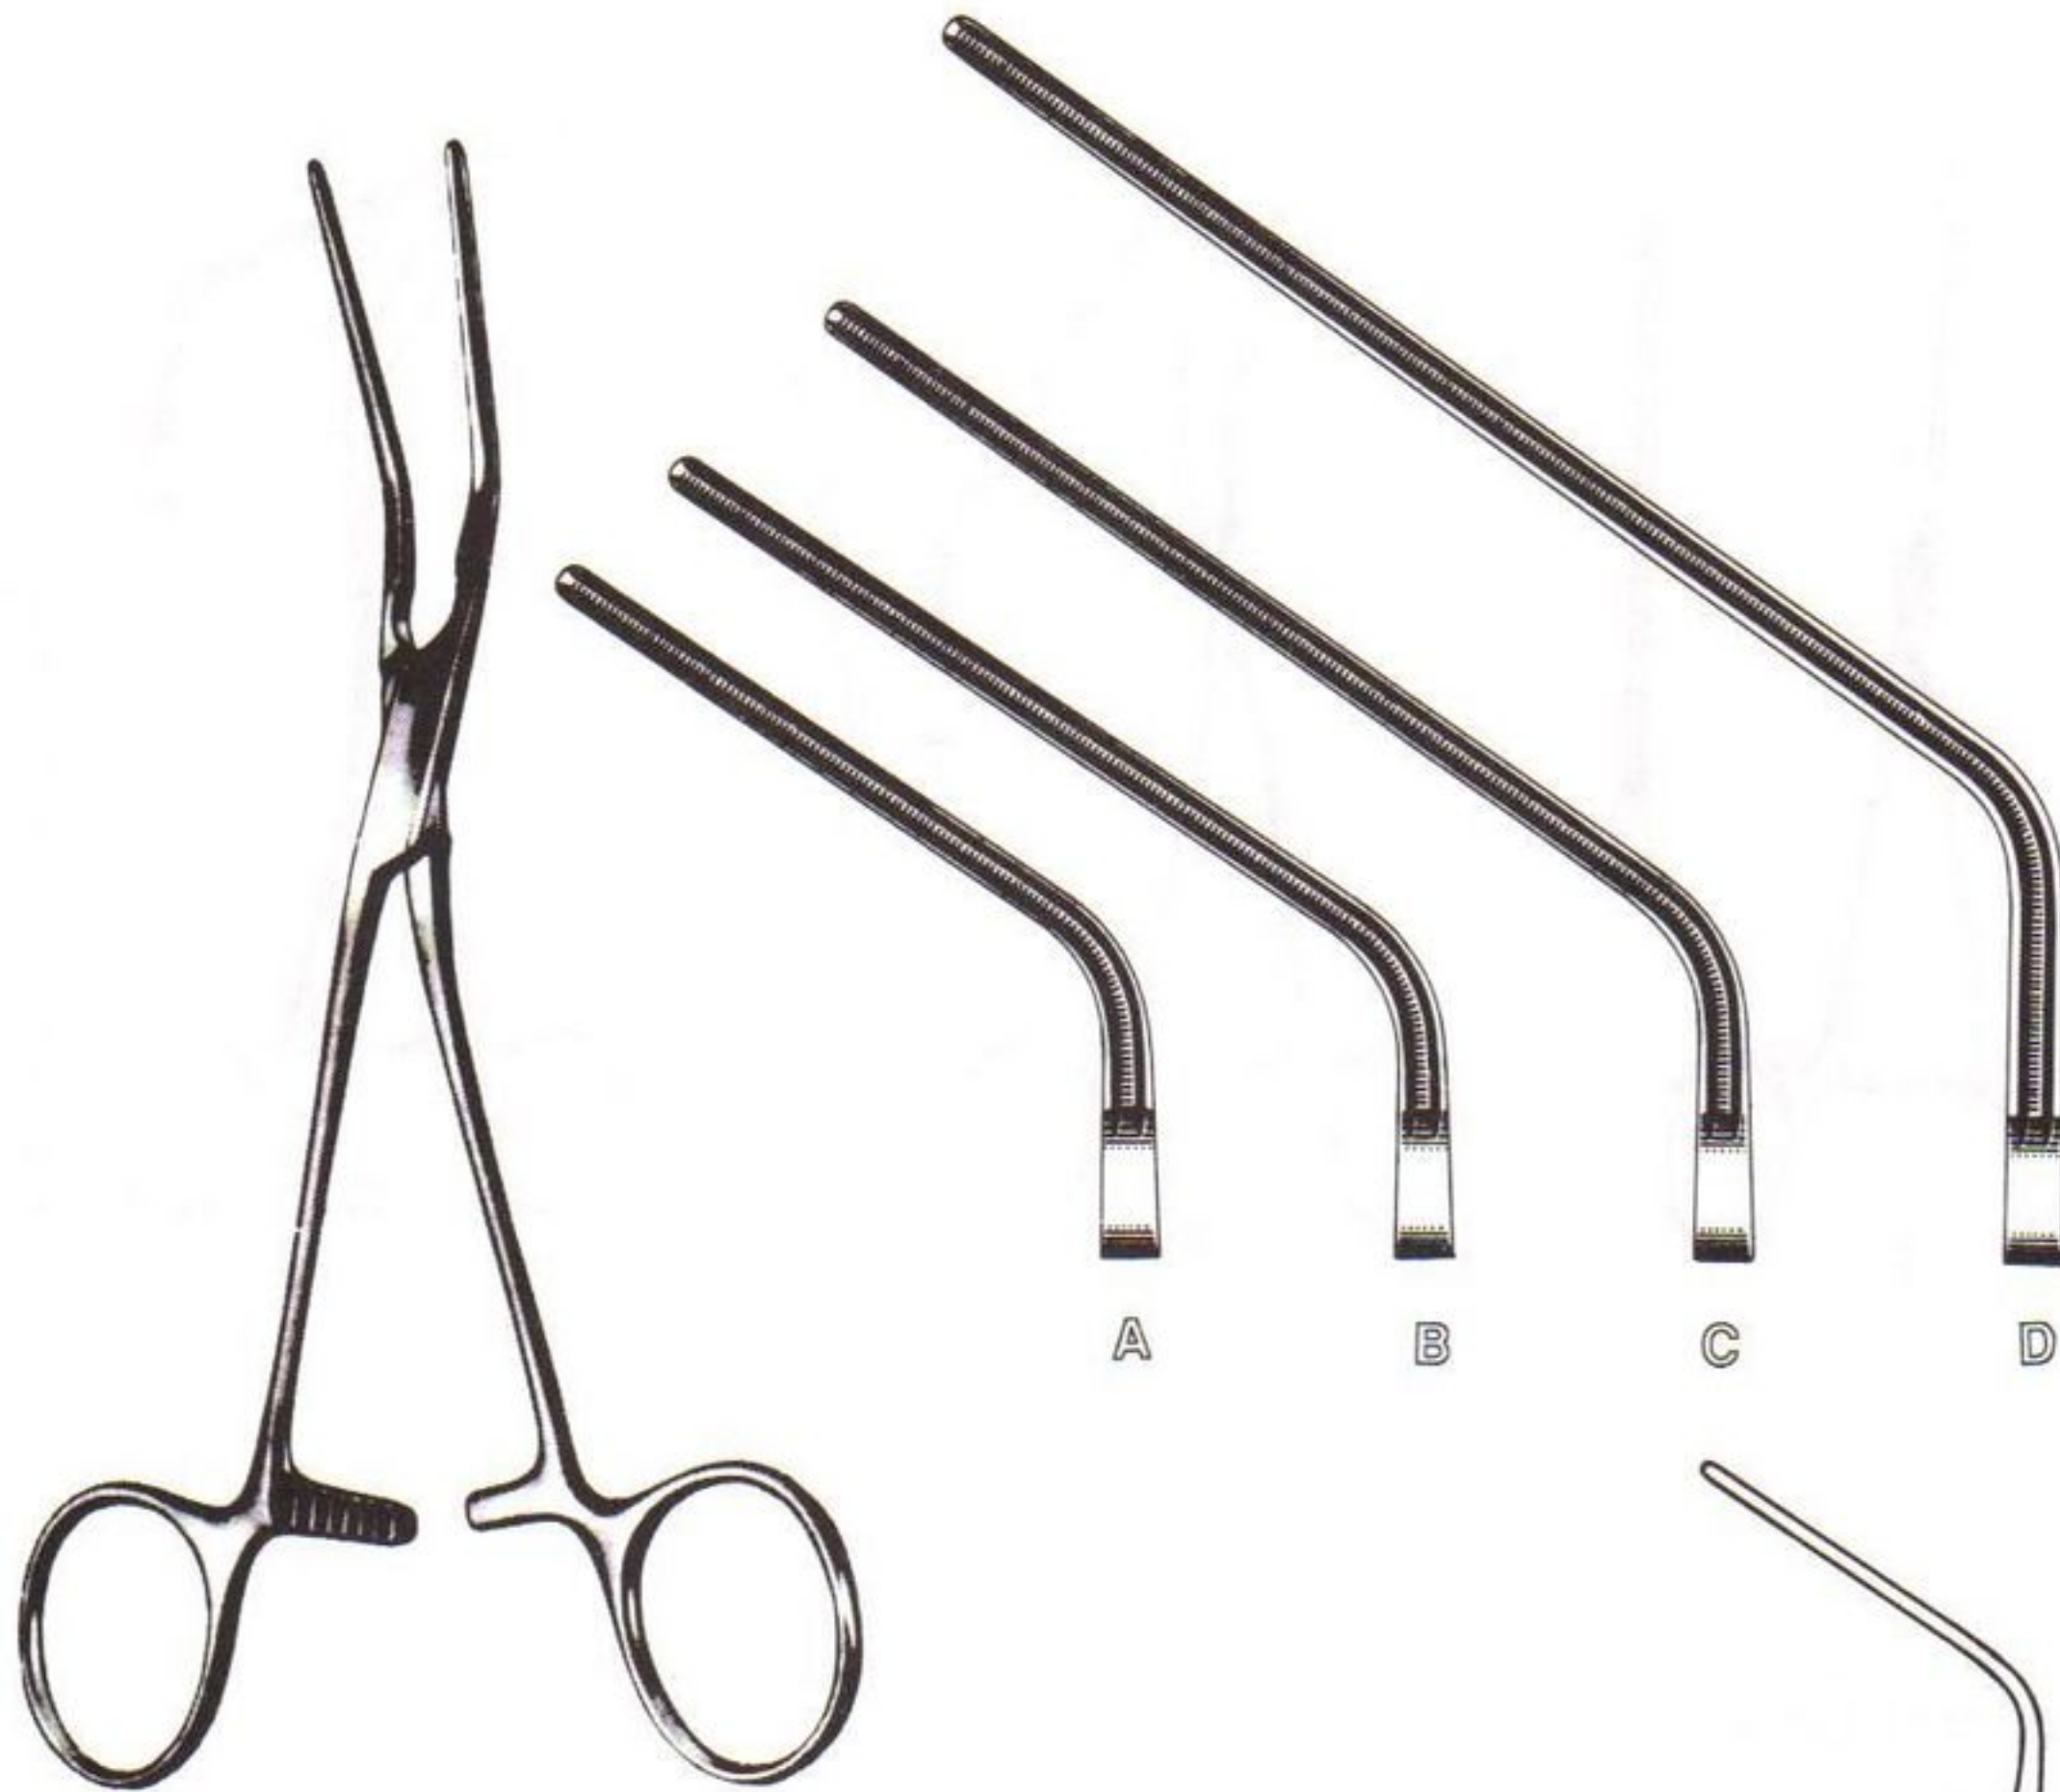

ATRAUMATIC FORCEPS

- A 640-096 **Satinsky-DeBakey** Vascular Clamp for Vena Cava 9-3/4" (24.8cm), small
- B 640-098 **Satinsky-DeBakey** Vascular Clamp for Vena Cava 9-3/4" (24.8cm), medium
- C 640-100 **Satinsky-DeBakey** Vascular Clamp for Vena Cava 9-3/4" (24.8cm), large

RING HANDLE
BULLDOG CLAMPS

ATRAUMATIC FORCEPS

- | | | |
|---------|---|---|
| 640-110 | A | DeBakey Ring Handled Bulldog Clamps, 5-1/8", Straight |
| 640-115 | B | DeBakey Ring Handled Bulldog Clamps, 5", Curved |
| 640-120 | C | DeBakey Ring Handled Bulldog Clamps, 4-3/4", 90° |
| 640-125 | D | DeBakey Ring Handled Bulldog Clamps, 4-3/4", 45° |
| 640-130 | E | DeBakey Ring Handled Bulldog Clamps, 5", S-Curved |

ATRAUMATIC FORCEPS

- A 640-135 DeBakey Pediatric Multi-Purpose Clamp, 6-1/4", Straight
- B 640-140 DeBakey Pediatric Multi-Purpose Clamp, 6", 30° Angled
- C 640-145 DeBakey Pediatric Multi-Purpose Clamp, 6", 60° Angled
- D 640-150 DeBakey Pediatric Multi-Purpose Clamp, 5-1/2", 90° Angled

ATRAUMATIC FORCEPS

- 640-175 **A** DeBakey Multi-Purpose Clamps, Right Angle, 90°, 9" Long, 4cm Jaws
- 640-180 **B** DeBakey Multi-Purpose Clamps, Right Angle, 90°, 8" Long, 5cm Jaws
- 640-185 **C** DeBakey Multi-Purpose Clamps, Right Angle, 90°, 8" Long, 6.5cm Jaws
- 640-190 **D** DeBakey Multi-Purpose Clamps, Right Angle, 90°, 10-1/2" Long, 10cm Jaws