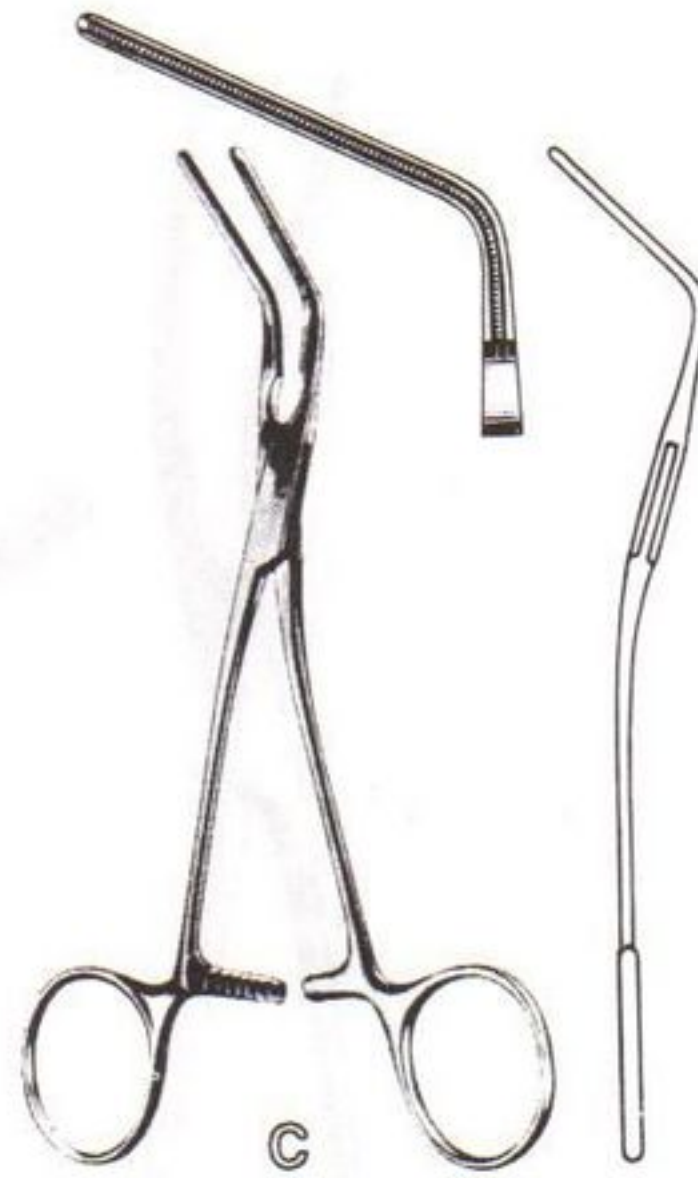

ATRAUMATIC FORCEPS

- A 640-096 **Satinsky-DeBakey** Vascular Clamp for Vena Cava 9-3/4" (24.8cm), small
- B 640-098 **Satinsky-DeBakey** Vascular Clamp for Vena Cava 9-3/4" (24.8cm), medium
- C 640-100 **Satinsky-DeBakey** Vascular Clamp for Vena Cava 9-3/4" (24.8cm), large

RING HANDLE
BULLDOG CLAMPS

ATRAUMATIC FORCEPS

- | | | |
|---------|---|---|
| 640-110 | A | DeBakey Ring Handled Bulldog Clamps, 5-1/8", Straight |
| 640-115 | B | DeBakey Ring Handled Bulldog Clamps, 5", Curved |
| 640-120 | C | DeBakey Ring Handled Bulldog Clamps, 4-3/4", 90° |
| 640-125 | D | DeBakey Ring Handled Bulldog Clamps, 4-3/4", 45° |
| 640-130 | E | DeBakey Ring Handled Bulldog Clamps, 5", S-Curved |

ATRAUMATIC FORCEPS

- A 640-135 DeBakey Pediatric Multi-Purpose Clamp, 6-1/4", Straight
- B 640-140 DeBakey Pediatric Multi-Purpose Clamp, 6", 30° Angled
- C 640-145 DeBakey Pediatric Multi-Purpose Clamp, 6", 60° Angled
- D 640-150 DeBakey Pediatric Multi-Purpose Clamp, 5-1/2", 90° Angled

ATRAUMATIC FORCEPS

- 640-175 **A** DeBakey Multi-Purpose Clamps, Right Angle, 90°, 9" Long, 4cm Jaws
- 640-180 **B** DeBakey Multi-Purpose Clamps, Right Angle, 90°, 8" Long, 5cm Jaws
- 640-185 **C** DeBakey Multi-Purpose Clamps, Right Angle, 90°, 8" Long, 6.5cm Jaws
- 640-190 **D** DeBakey Multi-Purpose Clamps, Right Angle, 90°, 10-1/2" Long, 10cm Jaws