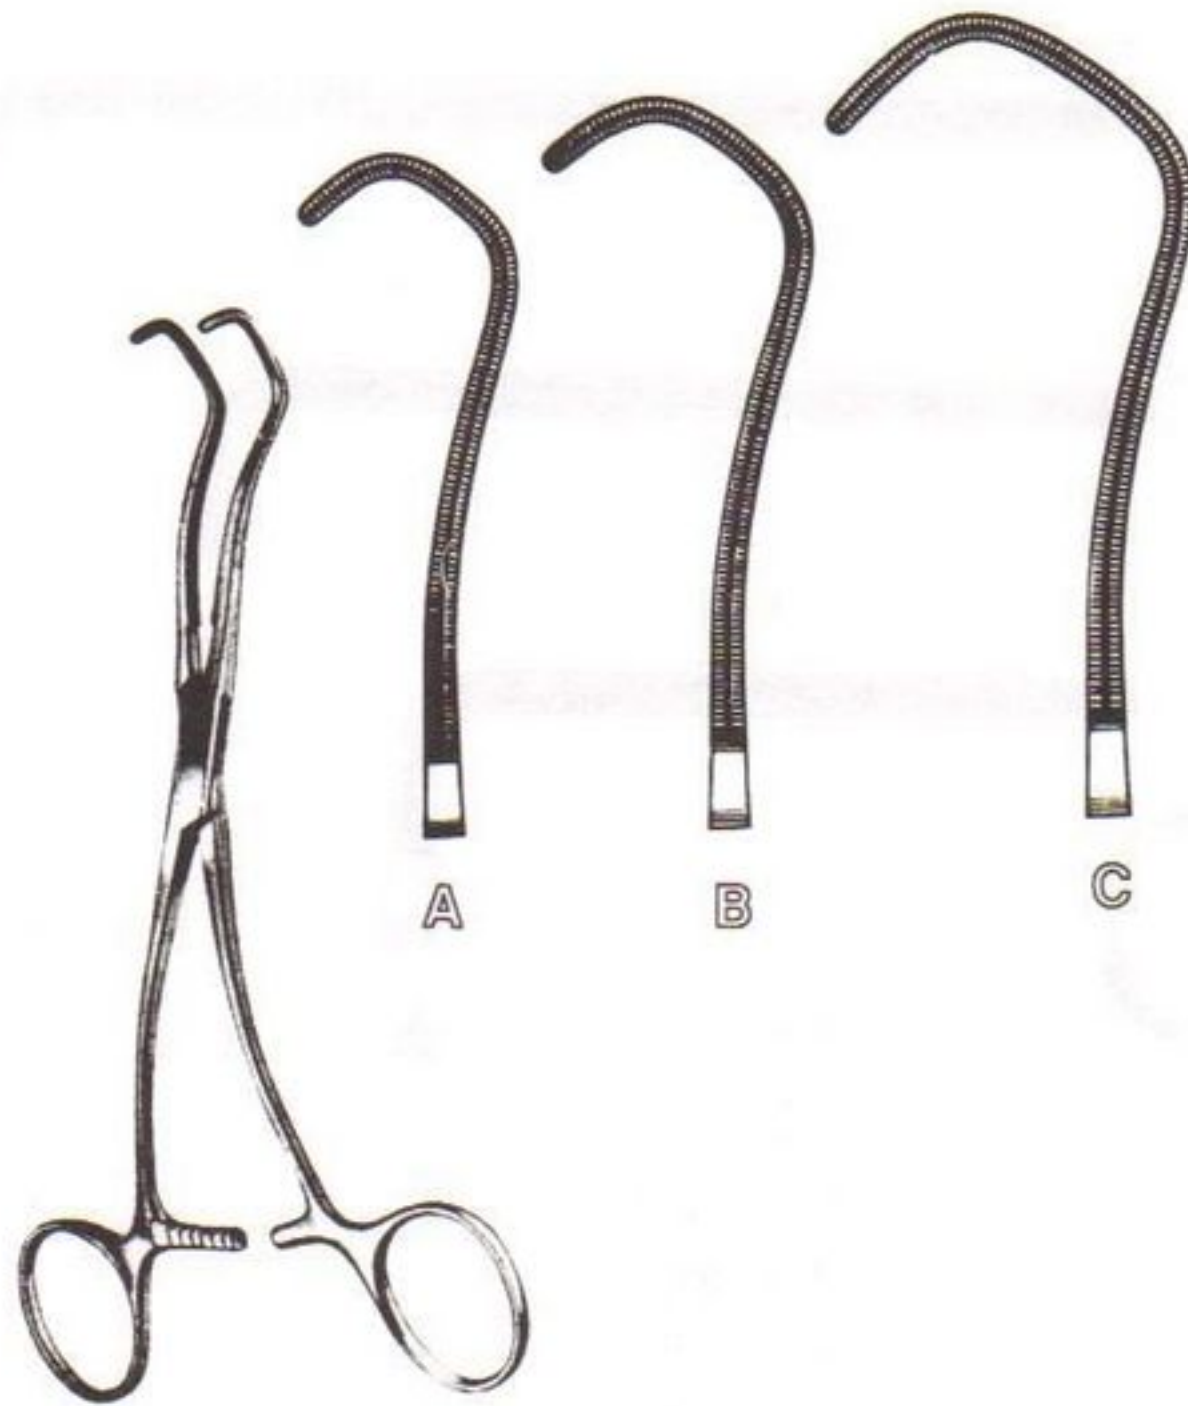

RING HANDLE
BULLDOG CLAMPS

ATRAUMATIC FORCEPS

- | | | |
|---------|---|---|
| 640-110 | A | DeBakey Ring Handled Bulldog Clamps, 5-1/8", Straight |
| 640-115 | B | DeBakey Ring Handled Bulldog Clamps, 5", Curved |
| 640-120 | C | DeBakey Ring Handled Bulldog Clamps, 4-3/4", 90° |
| 640-125 | D | DeBakey Ring Handled Bulldog Clamps, 4-3/4", 45° |
| 640-130 | E | DeBakey Ring Handled Bulldog Clamps, 5", S-Curved |

ATRAUMATIC FORCEPS

- 640-155 **A** DeBakey Multi-Purpose Clamps, Obtuse Angle, 60°, 9-1/2" Long, 4cm Jaws
- 640-160 **B** DeBakey Multi-Purpose Clamps, Obtuse Angle, 60°, 8-1/4" Long, 5cm Jaws
- 640-165 **C** DeBakey Multi-Purpose Clamps, Obtuse Angle, 60°, 9-1/2" Long, 6cm Jaws
- 640-170 **D** DeBakey Multi-Purpose Clamps, Obtuse Angle, 60°, 12" Long, 10cm Jaws

ATRAUMATIC FORCEPS

- 640-175 **A** DeBakey Multi-Purpose Clamps, Right Angle, 90°, 9" Long, 4cm Jaws
- 640-180 **B** DeBakey Multi-Purpose Clamps, Right Angle, 90°, 8" Long, 5cm Jaws
- 640-185 **C** DeBakey Multi-Purpose Clamps, Right Angle, 90°, 8" Long, 6.5cm Jaws
- 640-190 **D** DeBakey Multi-Purpose Clamps, Right Angle, 90°, 10-1/2" Long, 10cm Jaws