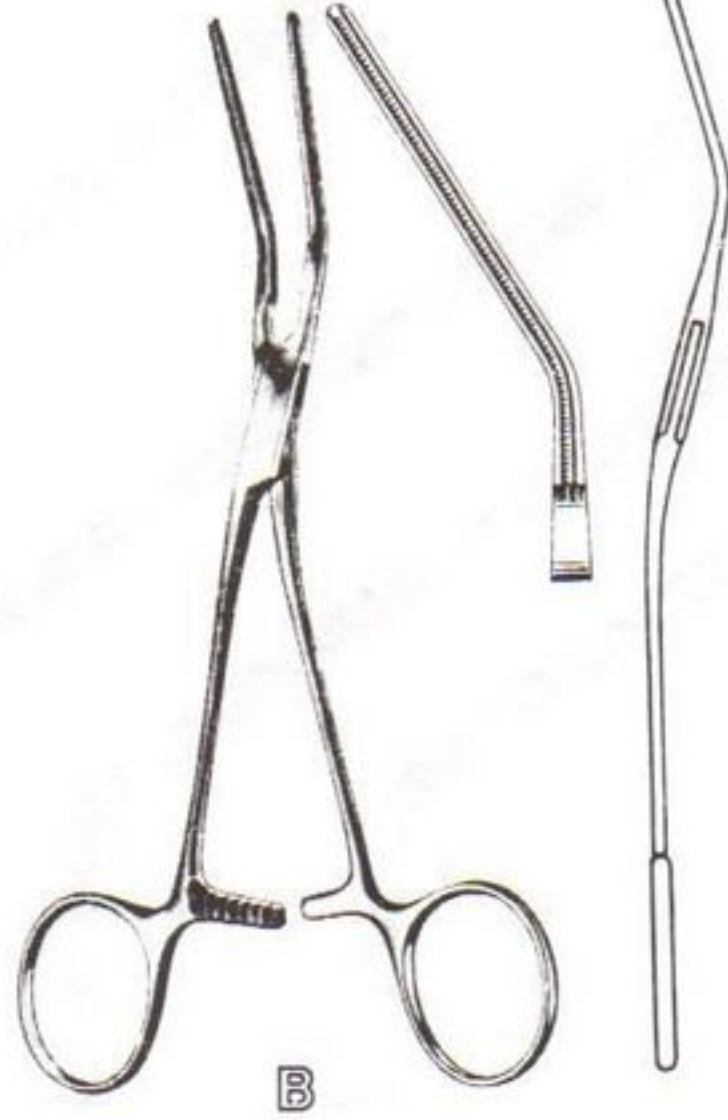

ATRAUMATIC FORCEPS

- A 640-096 **Satinsky-DeBakey** Vascular Clamp for Vena Cava 9-3/4" (24.8cm), small
- B 640-098 **Satinsky-DeBakey** Vascular Clamp for Vena Cava 9-3/4" (24.8cm), medium
- C 640-100 **Satinsky-DeBakey** Vascular Clamp for Vena Cava 9-3/4" (24.8cm), large

RING HANDLE
BULLDOG CLAMPS

ATRAUMATIC FORCEPS

- | | | |
|---------|---|---|
| 640-110 | A | DeBakey Ring Handled Bulldog Clamps, 5-1/8", Straight |
| 640-115 | B | DeBakey Ring Handled Bulldog Clamps, 5", Curved |
| 640-120 | C | DeBakey Ring Handled Bulldog Clamps, 4-3/4", 90° |
| 640-125 | D | DeBakey Ring Handled Bulldog Clamps, 4-3/4", 45° |
| 640-130 | E | DeBakey Ring Handled Bulldog Clamps, 5", S-Curved |

ATRAUMATIC FORCEPS

- A 640-135 DeBakey Pediatric Multi-Purpose Clamp, 6-1/4", Straight
- B 640-140 DeBakey Pediatric Multi-Purpose Clamp, 6", 30° Angled
- C 640-145 DeBakey Pediatric Multi-Purpose Clamp, 6", 60° Angled
- D 640-150 DeBakey Pediatric Multi-Purpose Clamp, 5-1/2", 90° Angled

ATRAUMATIC FORCEPS

- 640-175 **A** DeBakey Multi-Purpose Clamps, Right Angle, 90°, 9" Long, 4cm Jaws
- 640-180 **B** DeBakey Multi-Purpose Clamps, Right Angle, 90°, 8" Long, 5cm Jaws
- 640-185 **C** DeBakey Multi-Purpose Clamps, Right Angle, 90°, 8" Long, 6.5cm Jaws
- 640-190 **D** DeBakey Multi-Purpose Clamps, Right Angle, 90°, 10-1/2" Long, 10cm Jaws